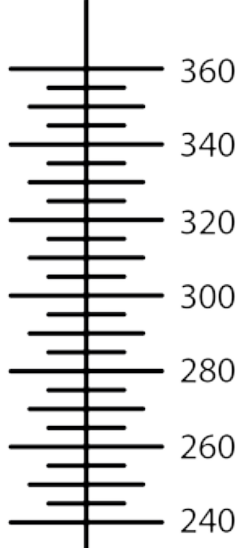

Check your
print scaling
20cm 8inch

↑
Ski Tip

Salomon STH2 Toe Pattern

Check your
print scaling
20cm 8inch

— Ski Tip

Salomon STH2 Heel Pattern